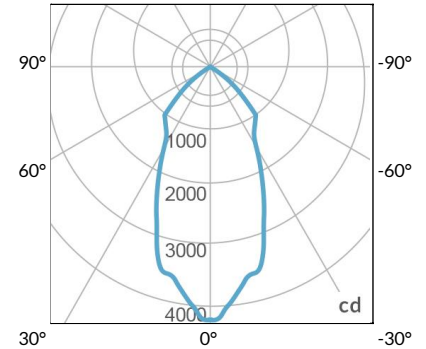

W360BD-TG Legacy product

MECHANICAL FIGURES

W360BD-MPT

PSX

US

PHOTOMETRIC DATA

AMZ

Distance		3' (~0.9 m)	5' (~1.5 m)	10' (~3.0 m)
@4000K	fc	465	237	47
	lux	4998	2548	500
@6500K	fc	470	240	48
	lux	5059	2579	506
Beam Diameter		Ø 2.3' (0.7m)	Ø 3.8' (1.2m)	Ø 7.6' (2.3m)

Beam Angle : 55°

TB

Distance		3' (~0.9 m)	5' (~1.5 m)	10' (~3.0 m)
@10000K	fc	276	100	27
	lux	2965	1067	286
@20000K	fc	145	53	15
	lux	1560	562	154
Beam Diameter		Ø 2.3' (0.7m)	Ø 3.8' (1.2m)	Ø 7.6' (2.3m)