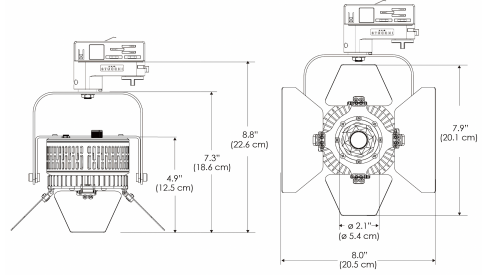

Legacy product

Power Supply & Control

PS Power Supply

PSX Power Supply w/ DMX (compatible with TOX/MPT mount)

Plug/Connection

US US 120V
EU EU 220V

SPECIFICATIONS

Beam Angle	55°
Spectrum Type	AMZ : Plant Flourish & Growth
	TB : Coral Health & Growth
Control	Intensity (0% - 100%), CCT
LED Source	DiCon Dense Matrix LED
Power Draw	80W max
AC Input Voltage	100 - 240V AC, 60Hz
Cooling	Fan Cooled
Operating Temperature	32 - 104°F (0 - 40°C)
Fixture Weight	1.3lb (~0.6kg)
Power Supply Weight	1.0lb (~0.4kg)

MECHANICAL FIGURES

W360BD-TOX/TON

PS
US EU

PSX
US EU

W360BD-CLP

Mounting Bracket Dimensions ALL-CLP

*All -CLP configuration models come with standard DC cables of 6 inches and AC cables of 10 ft.

W360BD-TEX Legacy product

W360BD-TG Legacy product

MECHANICAL FIGURES

W360BD-MPT

PSX

US

PHOTOMETRIC DATA

AMZ

Distance		3' (~0.9 m)	5' (~1.5 m)	10' (~3.0 m)
@4000K	fc	465	237	47
	lux	4998	2548	500
@6500K	fc	470	240	48
	lux	5059	2579	506
Beam Diameter		Ø 2.3' (0.7m)	Ø 3.8' (1.2m)	Ø 7.6' (2.3m)

Beam Angle : 55°

TB

Distance		3' (~0.9 m)	5' (~1.5 m)	10' (~3.0 m)
@10000K	fc	276	100	27
	lux	2965	1067	286
@20000K	fc	145	53	15
	lux	1560	562	154
Beam Diameter		Ø 2.3' (0.7m)	Ø 3.8' (1.2m)	Ø 7.6' (2.3m)