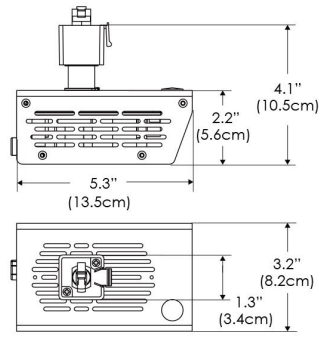

Legacy product

Power Supply & Control

PS Power Supply

PSX Power Supply w/ DMX (compatible with TOX/MPT mount)

Plug/Connection

US US 120V
EU EU 220V

SPECIFICATIONS

Beam Angle	55°
Spectrum Type	AMZ : Plant Flourish & Growth
	TB : Coral Health & Growth
Control	Intensity (0% - 100%), CCT
LED Source	DiCon Dense Matrix LED
Power Draw	80W max
AC Input Voltage	100 - 240V AC, 60Hz
Cooling	Fan Cooled
Operating Temperature	32 - 104°F (0 - 40°C)
Fixture Weight	1.3lb (~0.6kg)
Power Supply Weight	1.0lb (~0.4kg)

MECHANICAL FIGURES

W360BD-TOX/TON

PS
US EU

PSX
US EU

W360BD-CLP

Mounting Bracket Dimensions ALL-CLP

*All -CLP configuration models come with standard DC cables of 6 inches and AC cables of 10 ft.

W360BD-TEX Legacy product

W360BD-TG Legacy product

MECHANICAL FIGURES

W360BD-MPT

PSX

US

PHOTOMETRIC DATA

AMZ

Distance		3' (~0.9 m)	5' (~1.5 m)	10' (~3.0 m)
@4000K	fc	465	237	47
	lux	4998	2548	500
@6500K	fc	470	240	48
	lux	5059	2579	506
Beam Diameter		Ø 2.3' (0.7m)	Ø 3.8' (1.2m)	Ø 7.6' (2.3m)

Beam Angle : 55°

TB

Distance		3' (~0.9 m)	5' (~1.5 m)	10' (~3.0 m)
@10000K	fc	276	100	27
	lux	2965	1067	286
@20000K	fc	145	53	15
	lux	1560	562	154
Beam Diameter		Ø 2.3' (0.7m)	Ø 3.8' (1.2m)	Ø 7.6' (2.3m)