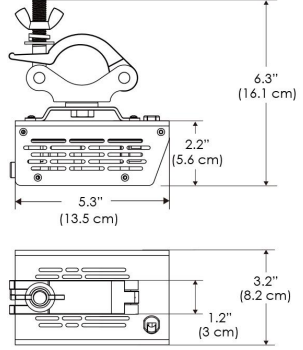

Legacy product

Power Supply & Control

PS Power Supply

PSX Power Supply w/ DMX (compatible with TOX/MPT mount)

Plug/Connection

US US 120V
EU EU 220V

SPECIFICATIONS

Beam Angle	55°
Spectrum Type	AMZ : Plant Flourish & Growth
	TB : Coral Health & Growth
Control	Intensity (0% - 100%), CCT
LED Source	DiCon Dense Matrix LED
Power Draw	80W max
AC Input Voltage	100 - 240V AC, 60Hz
Cooling	Fan Cooled
Operating Temperature	32 - 104°F (0 - 40°C)
Fixture Weight	1.3lb (~0.6kg)
Power Supply Weight	1.0lb (~0.4kg)

MECHANICAL FIGURES

W360BD-TOX/TON

PS
US EU

PSX
US EU

W360BD-CLP

Mounting Bracket Dimensions ALL-CLP

*All -CLP configuration models come with standard DC cables of 6 inches and AC cables of 10 ft.

W360BD-TEX Legacy product

W360BD-TG Legacy product

MECHANICAL FIGURES

W360BD-MPT

PSX

US

PHOTOMETRIC DATA

AMZ

Distance		3' (~0.9 m)	5' (~1.5 m)	10' (~3.0 m)
@4000K	fc	465	237	47
	lux	4998	2548	500
@6500K	fc	470	240	48
	lux	5059	2579	506
Beam Diameter		Ø 2.3' (0.7m)	Ø 3.8' (1.2m)	Ø 7.6' (2.3m)

Beam Angle : 55°

TB

Distance		3' (~0.9 m)	5' (~1.5 m)	10' (~3.0 m)
@10000K	fc	276	100	27
	lux	2965	1067	286
@20000K	fc	145	53	15
	lux	1560	562	154
Beam Diameter		Ø 2.3' (0.7m)	Ø 3.8' (1.2m)	Ø 7.6' (2.3m)