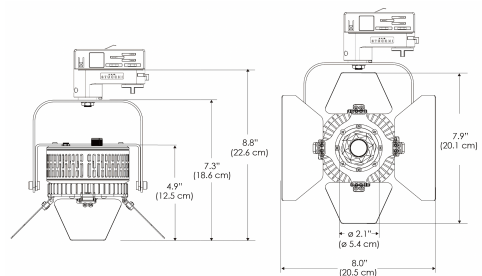

Legacy product

Power Supply & Control

PS Power Supply

PSX Power Supply w/ DMX (compatible with TOX/MPT mount)

Plug/Connection

US US 120V
EU EU 220V

SPECIFICATIONS

Beam Angle	55°
Spectrum Type	AMZ : Plant Flourish & Growth
	TB : Coral Health & Growth
Control	Intensity (0% - 100%), CCT
LED Source	DiCon Dense Matrix LED
Power Draw	80W max
AC Input Voltage	100 - 240V AC, 60Hz
Cooling	Fan Cooled
Operating Temperature	32 - 104°F (0 - 40°C)
Fixture Weight	1.3lb (~0.6kg)
Power Supply Weight	1.0lb (~0.4kg)

MECHANICAL FIGURES

W360BD-TOX/TON

PS
US EU

PSX
US EU

W360BD-CLP

Mounting Bracket Dimensions ALL-CLP

*All -CLP configuration models come with standard DC cables of 6 inches and AC cables of 10 ft.

W360BD-TEX Legacy product

W360BD-TG Legacy product

MECHANICAL FIGURES

W360BD-MPT

PSX

US

PHOTOMETRIC DATA

AMZ

Distance		3' (~0.9 m)	5' (~1.5 m)	10' (~3.0 m)
@4000K	fc	465	237	47
	lux	4998	2548	500
@6500K	fc	470	240	48
	lux	5059	2579	506
Beam Diameter		Ø 2.3' (0.7m)	Ø 3.8' (1.2m)	Ø 7.6' (2.3m)

Beam Angle : 55°

TB

Distance		3' (~0.9 m)	5' (~1.5 m)	10' (~3.0 m)
@10000K	fc	276	100	27
	lux	2965	1067	286
@20000K	fc	145	53	15
	lux	1560	562	154
Beam Diameter		Ø 2.3' (0.7m)	Ø 3.8' (1.2m)	Ø 7.6' (2.3m)