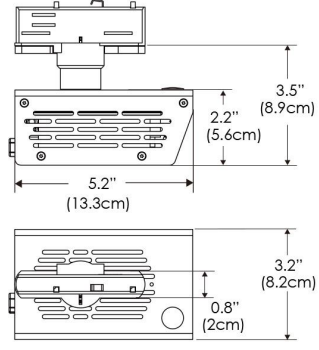

Legacy product

Power Supply & Control

PS Power Supply

PSX Power Supply w/ DMX (compatible with TOX/MPT mount)

Plug/Connection

US US 120V
EU EU 220V

SPECIFICATIONS

Beam Angle	55°
Spectrum Type	AMZ : Plant Flourish & Growth
	TB : Coral Health & Growth
Control	Intensity (0% - 100%), CCT
LED Source	DiCon Dense Matrix LED
Power Draw	80W max
AC Input Voltage	100 - 240V AC, 60Hz
Cooling	Fan Cooled
Operating Temperature	32 - 104°F (0 - 40°C)
Fixture Weight	1.3lb (~0.6kg)
Power Supply Weight	1.0lb (~0.4kg)

MECHANICAL FIGURES

W360BD-TOX/TON

PS
US EU

PSX
US EU

W360BD-CLP

Mounting Bracket Dimensions ALL-CLP

*All -CLP configuration models come with standard DC cables of 6 inches and AC cables of 10 ft.

W360BD-TEX Legacy product

W360BD-TG Legacy product

MECHANICAL FIGURES

W360BD-MPT

PSX

US

PHOTOMETRIC DATA

AMZ

Distance		3' (~0.9 m)	5' (~1.5 m)	10' (~3.0 m)
@4000K	fc	465	237	47
	lux	4998	2548	500
@6500K	fc	470	240	48
	lux	5059	2579	506
Beam Diameter		Ø 2.3' (0.7m)	Ø 3.8' (1.2m)	Ø 7.6' (2.3m)

Beam Angle : 55°

TB

Distance		3' (~0.9 m)	5' (~1.5 m)	10' (~3.0 m)
@10000K	fc	276	100	27
	lux	2965	1067	286
@20000K	fc	145	53	15
	lux	1560	562	154
Beam Diameter		Ø 2.3' (0.7m)	Ø 3.8' (1.2m)	Ø 7.6' (2.3m)