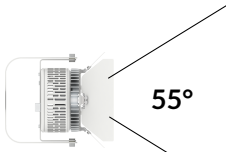

MECHANICAL FIGURES

W360BD-TOX/TON

PS
US EU

PSX
US EU

W360BD-CLP

Mounting Bracket Dimensions ALL-CLP

*All -CLP configuration models come with standard DC cables of 6 inches and AC cables of 10 ft.

W360BD-TEX Legacy product

W360BD-TG Legacy product

MECHANICAL FIGURES

W360BD-MPT

PSX

US

PHOTOMETRIC DATA

AMZ

Distance		3' (~0.9 m)	5' (~1.5 m)	10' (~3.0 m)
@4000K	fc	465	237	47
	lux	4998	2548	500
@6500K	fc	470	240	48
	lux	5059	2579	506
Beam Diameter		Ø 2.3' (0.7m)	Ø 3.8' (1.2m)	Ø 7.6' (2.3m)

Beam Angle : 55°

TB

Distance		3' (~0.9 m)	5' (~1.5 m)	10' (~3.0 m)
@10000K	fc	276	100	27
	lux	2965	1067	286
@20000K	fc	145	53	15
	lux	1560	562	154
Beam Diameter		Ø 2.3' (0.7m)	Ø 3.8' (1.2m)	Ø 7.6' (2.3m)