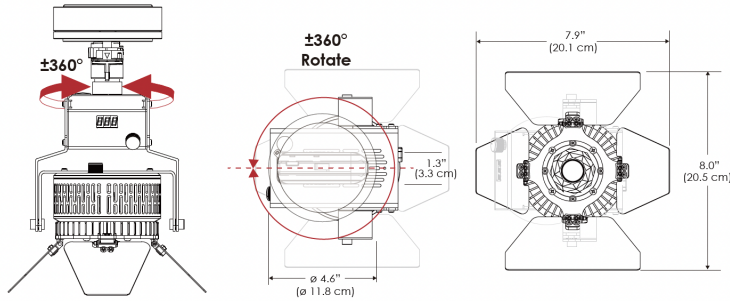

Legacy product

Power Supply & Control

PS Power Supply

PSX Power Supply w/ DMX (compatible with TOX/MPT mount)

Plug/Connection

US US 120V
EU EU 220V

SPECIFICATIONS

Beam Angle	55°
Spectrum Type	AMZ : Plant Flourish & Growth
	TB : Coral Health & Growth
Control	Intensity (0% - 100%), CCT
LED Source	DiCon Dense Matrix LED
Power Draw	80W max
AC Input Voltage	100 - 240V AC, 60Hz
Cooling	Fan Cooled
Operating Temperature	32 - 104°F (0 - 40°C)
Fixture Weight	1.3lb (~0.6kg)
Power Supply Weight	1.0lb (~0.4kg)

MECHANICAL FIGURES

W360BD-TOX/TON

PS
US EU

PSX
US EU

W360BD-CLP

Mounting Bracket Dimensions ALL-CLP

*All -CLP configuration models come with standard DC cables of 6 inches and AC cables of 10 ft.

W360BD-TEX Legacy product

W360BD-TG Legacy product

MECHANICAL FIGURES

W360BD-MPT

PSX

US

PHOTOMETRIC DATA

AMZ

Distance		3' (~0.9 m)	5' (~1.5 m)	10' (~3.0 m)
@4000K	fc	465	237	47
	lux	4998	2548	500
@6500K	fc	470	240	48
	lux	5059	2579	506
Beam Diameter		Ø 2.3' (0.7m)	Ø 3.8' (1.2m)	Ø 7.6' (2.3m)

Beam Angle : 55°

TB

Distance		3' (~0.9 m)	5' (~1.5 m)	10' (~3.0 m)
@10000K	fc	276	100	27
	lux	2965	1067	286
@20000K	fc	145	53	15
	lux	1560	562	154
Beam Diameter		Ø 2.3' (0.7m)	Ø 3.8' (1.2m)	Ø 7.6' (2.3m)