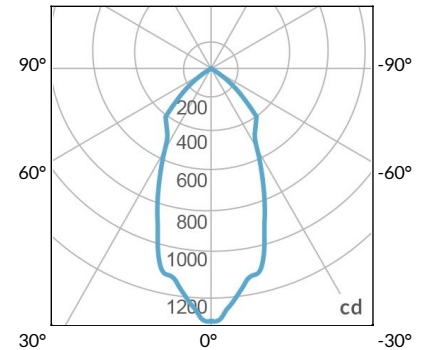

W360BD-TG Legacy product

MECHANICAL FIGURES

W360BD-MPT

PSX

US

PHOTOMETRIC DATA

AMZ

Distance		3' (~0.9 m)	5' (~1.5 m)	10' (~3.0 m)
@4000K	fc	465	237	47
	lux	4998	2548	500
@6500K	fc	470	240	48
	lux	5059	2579	506
Beam Diameter		Ø 2.3' (0.7m)	Ø 3.8' (1.2m)	Ø 7.6' (2.3m)

Beam Angle : 55°

TB

Distance		3' (~0.9 m)	5' (~1.5 m)	10' (~3.0 m)
@10000K	fc	276	100	27
	lux	2965	1067	286
@20000K	fc	145	53	15
	lux	1560	562	154
Beam Diameter		Ø 2.3' (0.7m)	Ø 3.8' (1.2m)	Ø 7.6' (2.3m)

Beam Angle : 55°

DMX FOOTPRINT

Amazon Sun		
Channel	1	Intensity
	2	CCT (4000-6500k)

Tuna Blue		
Channel	1	Intensity
	2	CCT (10000-20000k)
	3	Violet
	4	Red
	5	Green