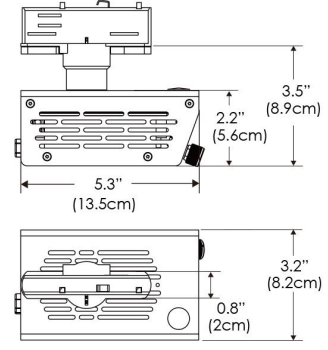

Legacy product

Power Supply & Control

PS Power Supply

PSX Power Supply w/ DMX (compatible with TOX/MPT mount)

Plug/Connection

US US 120V
EU EU 220V

SPECIFICATIONS

Beam Angle	55°
Spectrum Type	AMZ : Plant Flourish & Growth
	TB : Coral Health & Growth
Control	Intensity (0% - 100%), CCT
LED Source	DiCon Dense Matrix LED
Power Draw	80W max
AC Input Voltage	100 - 240V AC, 60Hz
Cooling	Fan Cooled
Operating Temperature	32 - 104°F (0 - 40°C)
Fixture Weight	1.3lb (~0.6kg)
Power Supply Weight	1.0lb (~0.4kg)

MECHANICAL FIGURES

W360BD-TOX/TON

PS
US EU

PSX
US EU

W360BD-CLP

Mounting Bracket Dimensions ALL-CLP

*All -CLP configuration models come with standard DC cables of 6 inches and AC cables of 10 ft.

W360BD-TEX Legacy product

W360BD-TG Legacy product

MECHANICAL FIGURES

W360BD-MPT

PSX

US

PHOTOMETRIC DATA

AMZ

Distance		3' (~0.9 m)	5' (~1.5 m)	10' (~3.0 m)
@4000K	fc	465	237	47
	lux	4998	2548	500
@6500K	fc	470	240	48
	lux	5059	2579	506
Beam Diameter		Ø 2.3' (0.7m)	Ø 3.8' (1.2m)	Ø 7.6' (2.3m)

Beam Angle : 55°

TB

Distance		3' (~0.9 m)	5' (~1.5 m)	10' (~3.0 m)
@10000K	fc	276	100	27
	lux	2965	1067	286
@20000K	fc	145	53	15
	lux	1560	562	154
Beam Diameter		Ø 2.3' (0.7m)	Ø 3.8' (1.2m)	Ø 7.6' (2.3m)