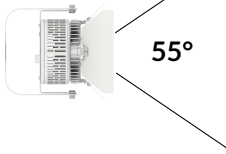

MECHANICAL FIGURES

W360BD-TOX/TON

PS
US EU

PSX
US EU

W360BD-CLP

Mounting Bracket Dimensions ALL-CLP

*All -CLP configuration models come with standard DC cables of 6 inches and AC cables of 10 ft.

W360BD-TEX Legacy product

W360BD-TG Legacy product

MECHANICAL FIGURES

W360BD-MPT

PSX

US

PHOTOMETRIC DATA

AMZ

Distance		3' (~0.9 m)	5' (~1.5 m)	10' (~3.0 m)
@4000K	fc	465	237	47
	lux	4998	2548	500
@6500K	fc	470	240	48
	lux	5059	2579	506
Beam Diameter		Ø 2.3' (0.7m)	Ø 3.8' (1.2m)	Ø 7.6' (2.3m)

Beam Angle : 55°

TB

Distance		3' (~0.9 m)	5' (~1.5 m)	10' (~3.0 m)
@10000K	fc	276	100	27
	lux	2965	1067	286
@20000K	fc	145	53	15
	lux	1560	562	154
Beam Diameter		Ø 2.3' (0.7m)	Ø 3.8' (1.2m)	Ø 7.6' (2.3m)