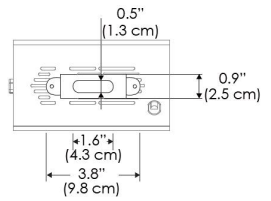

Legacy product

Power Supply & Control

PS Power Supply

PSX Power Supply w/ DMX (compatible with TOX/MPT mount)

Plug/Connection

US US 120V
EU EU 220V

SPECIFICATIONS

Beam Angle	55°
Spectrum Type	AMZ : Plant Flourish & Growth
	TB : Coral Health & Growth
Control	Intensity (0% - 100%), CCT
LED Source	DiCon Dense Matrix LED
Power Draw	80W max
AC Input Voltage	100 - 240V AC, 60Hz
Cooling	Fan Cooled
Operating Temperature	32 - 104°F (0 - 40°C)
Fixture Weight	1.3lb (~0.6kg)
Power Supply Weight	1.0lb (~0.4kg)

MECHANICAL FIGURES

W360BD-TOX/TON

PS
US EU

PSX
US EU

W360BD-CLP

Mounting Bracket Dimensions ALL-CLP

*All -CLP configuration models come with standard DC cables of 6 inches and AC cables of 10 ft.

W360BD-TEX Legacy product

W360BD-TG Legacy product

MECHANICAL FIGURES

W360BD-MPT

PSX

US

PHOTOMETRIC DATA

AMZ

Distance		3' (~0.9 m)	5' (~1.5 m)	10' (~3.0 m)
@4000K	fc	465	237	47
	lux	4998	2548	500
@6500K	fc	470	240	48
	lux	5059	2579	506
Beam Diameter		Ø 2.3' (0.7m)	Ø 3.8' (1.2m)	Ø 7.6' (2.3m)

Beam Angle : 55°

TB

Distance		3' (~0.9 m)	5' (~1.5 m)	10' (~3.0 m)
@10000K	fc	276	100	27
	lux	2965	1067	286
@20000K	fc	145	53	15
	lux	1560	562	154
Beam Diameter		Ø 2.3' (0.7m)	Ø 3.8' (1.2m)	Ø 7.6' (2.3m)