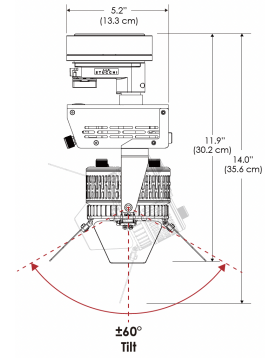

MECHANICAL FIGURES

W360BD-TOX/TON

PS
US EU

PSX
US EU

W360BD-CLP

Mounting Bracket Dimensions ALL-CLP

*All -CLP configuration models come with standard DC cables of 6 inches and AC cables of 10 ft.

W360BD-TEX Legacy product

W360BD-TG Legacy product

MECHANICAL FIGURES

W360BD-MPT

PSX

US

PHOTOMETRIC DATA

AMZ

Distance		3' (~0.9 m)	5' (~1.5 m)	10' (~3.0 m)
@4000K	fc	465	237	47
	lux	4998	2548	500
@6500K	fc	470	240	48
	lux	5059	2579	506
Beam Diameter		Ø 2.3' (0.7m)	Ø 3.8' (1.2m)	Ø 7.6' (2.3m)

Beam Angle : 55°

TB

Distance		3' (~0.9 m)	5' (~1.5 m)	10' (~3.0 m)
@10000K	fc	276	100	27
	lux	2965	1067	286
@20000K	fc	145	53	15
	lux	1560	562	154
Beam Diameter		Ø 2.3' (0.7m)	Ø 3.8' (1.2m)	Ø 7.6' (2.3m)