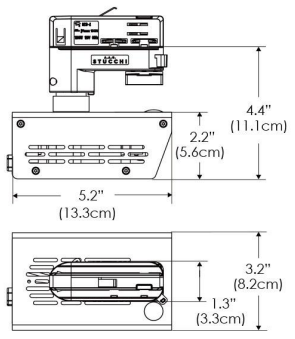

Legacy product

Power Supply & Control

PS Power Supply

PSX Power Supply w/ DMX (compatible with TOX/MPT mount)

Plug/Connection

US US 120V
EU EU 220V

SPECIFICATIONS

Beam Angle	55°
Spectrum Type	AMZ : Plant Flourish & Growth
	TB : Coral Health & Growth
Control	Intensity (0% - 100%), CCT
LED Source	DiCon Dense Matrix LED
Power Draw	80W max
AC Input Voltage	100 - 240V AC, 60Hz
Cooling	Fan Cooled
Operating Temperature	32 - 104°F (0 - 40°C)
Fixture Weight	1.3lb (~0.6kg)
Power Supply Weight	1.0lb (~0.4kg)

MECHANICAL FIGURES

W360BD-TOX/TON

PS
US EU

PSX
US EU

W360BD-CLP

Mounting Bracket Dimensions ALL-CLP

*All -CLP configuration models come with standard DC cables of 6 inches and AC cables of 10 ft.

W360BD-TEX Legacy product

W360BD-TG Legacy product

MECHANICAL FIGURES

W360BD-MPT

PSX

US

PHOTOMETRIC DATA

AMZ

Distance		3' (~0.9 m)	5' (~1.5 m)	10' (~3.0 m)
@4000K	fc	465	237	47
	lux	4998	2548	500
@6500K	fc	470	240	48
	lux	5059	2579	506
Beam Diameter		Ø 2.3' (0.7m)	Ø 3.8' (1.2m)	Ø 7.6' (2.3m)

Beam Angle : 55°

TB

Distance		3' (~0.9 m)	5' (~1.5 m)	10' (~3.0 m)
@10000K	fc	276	100	27
	lux	2965	1067	286
@20000K	fc	145	53	15
	lux	1560	562	154
Beam Diameter		Ø 2.3' (0.7m)	Ø 3.8' (1.2m)	Ø 7.6' (2.3m)