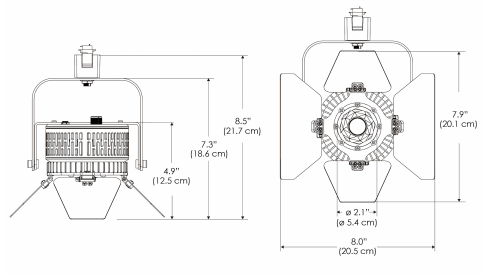

Legacy product

Power Supply & Control

PS Power Supply

PSX Power Supply w/ DMX (compatible with TOX/MPT mount)

Plug/Connection

US US 120V
EU EU 220V

SPECIFICATIONS

Beam Angle	55°
Spectrum Type	AMZ : Plant Flourish & Growth
	TB : Coral Health & Growth
Control	Intensity (0% - 100%), CCT
LED Source	DiCon Dense Matrix LED
Power Draw	80W max
AC Input Voltage	100 - 240V AC, 60Hz
Cooling	Fan Cooled
Operating Temperature	32 - 104°F (0 - 40°C)
Fixture Weight	1.3lb (~0.6kg)
Power Supply Weight	1.0lb (~0.4kg)

MECHANICAL FIGURES

W360BD-TOX/TON

PS
US EU

PSX
US EU

W360BD-CLP

Mounting Bracket Dimensions ALL-CLP

*All -CLP configuration models come with standard DC cables of 6 inches and AC cables of 10 ft.

W360BD-TEX Legacy product

W360BD-TG Legacy product

MECHANICAL FIGURES

W360BD-MPT

PSX

US

PHOTOMETRIC DATA

AMZ

Distance		3' (~0.9 m)	5' (~1.5 m)	10' (~3.0 m)
@4000K	fc	465	237	47
	lux	4998	2548	500
@6500K	fc	470	240	48
	lux	5059	2579	506
Beam Diameter		Ø 2.3' (0.7m)	Ø 3.8' (1.2m)	Ø 7.6' (2.3m)

Beam Angle : 55°

TB

Distance		3' (~0.9 m)	5' (~1.5 m)	10' (~3.0 m)
@10000K	fc	276	100	27
	lux	2965	1067	286
@20000K	fc	145	53	15
	lux	1560	562	154
Beam Diameter		Ø 2.3' (0.7m)	Ø 3.8' (1.2m)	Ø 7.6' (2.3m)