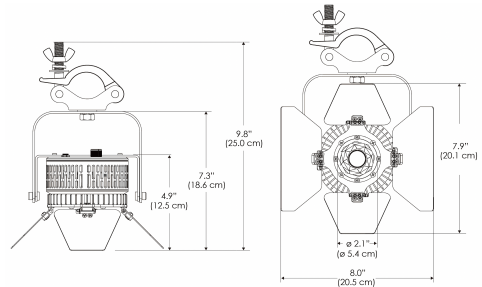

Legacy product

Power Supply & Control

PS Power Supply

PSX Power Supply w/ DMX (compatible with TOX/MPT mount)

Plug/Connection

US US 120V
EU EU 220V

SPECIFICATIONS

Beam Angle	55°
Spectrum Type	AMZ : Plant Flourish & Growth
	TB : Coral Health & Growth
Control	Intensity (0% - 100%), CCT
LED Source	DiCon Dense Matrix LED
Power Draw	80W max
AC Input Voltage	100 - 240V AC, 60Hz
Cooling	Fan Cooled
Operating Temperature	32 - 104°F (0 - 40°C)
Fixture Weight	1.3lb (~0.6kg)
Power Supply Weight	1.0lb (~0.4kg)

MECHANICAL FIGURES

W360BD-TOX/TON

PS
US EU

PSX
US EU

W360BD-CLP

Mounting Bracket Dimensions ALL-CLP

*All -CLP configuration models come with standard DC cables of 6 inches and AC cables of 10 ft.

W360BD-TEX Legacy product

W360BD-TG Legacy product

MECHANICAL FIGURES

W360BD-MPT

PSX

US

PHOTOMETRIC DATA

AMZ

Distance		3' (~0.9 m)	5' (~1.5 m)	10' (~3.0 m)
@4000K	fc	465	237	47
	lux	4998	2548	500
@6500K	fc	470	240	48
	lux	5059	2579	506
Beam Diameter		Ø 2.3' (0.7m)	Ø 3.8' (1.2m)	Ø 7.6' (2.3m)

Beam Angle : 55°

TB

Distance		3' (~0.9 m)	5' (~1.5 m)	10' (~3.0 m)
@10000K	fc	276	100	27
	lux	2965	1067	286
@20000K	fc	145	53	15
	lux	1560	562	154
Beam Diameter		Ø 2.3' (0.7m)	Ø 3.8' (1.2m)	Ø 7.6' (2.3m)