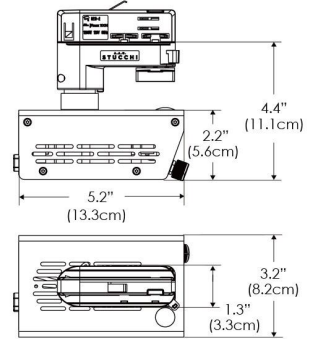

Legacy product

Power Supply & Control

PS Power Supply

PSX Power Supply w/ DMX (compatible with TOX/MPT mount)

Plug/Connection

US US 120V
EU EU 220V

SPECIFICATIONS

Beam Angle	55°
Spectrum Type	AMZ : Plant Flourish & Growth
	TB : Coral Health & Growth
Control	Intensity (0% - 100%), CCT
LED Source	DiCon Dense Matrix LED
Power Draw	80W max
AC Input Voltage	100 - 240V AC, 60Hz
Cooling	Fan Cooled
Operating Temperature	32 - 104°F (0 - 40°C)
Fixture Weight	1.3lb (~0.6kg)
Power Supply Weight	1.0lb (~0.4kg)

MECHANICAL FIGURES

W360BD-TOX/TON

PS
US EU

PSX
US EU

W360BD-CLP

Mounting Bracket Dimensions ALL-CLP

*All -CLP configuration models come with standard DC cables of 6 inches and AC cables of 10 ft.

W360BD-TEX Legacy product

W360BD-TG Legacy product

MECHANICAL FIGURES

W360BD-MPT

PSX

US

PHOTOMETRIC DATA

AMZ

Distance		3' (~0.9 m)	5' (~1.5 m)	10' (~3.0 m)
@4000K	fc	465	237	47
	lux	4998	2548	500
@6500K	fc	470	240	48
	lux	5059	2579	506
Beam Diameter		Ø 2.3' (0.7m)	Ø 3.8' (1.2m)	Ø 7.6' (2.3m)

Beam Angle : 55°

TB

Distance		3' (~0.9 m)	5' (~1.5 m)	10' (~3.0 m)
@10000K	fc	276	100	27
	lux	2965	1067	286
@20000K	fc	145	53	15
	lux	1560	562	154
Beam Diameter		Ø 2.3' (0.7m)	Ø 3.8' (1.2m)	Ø 7.6' (2.3m)